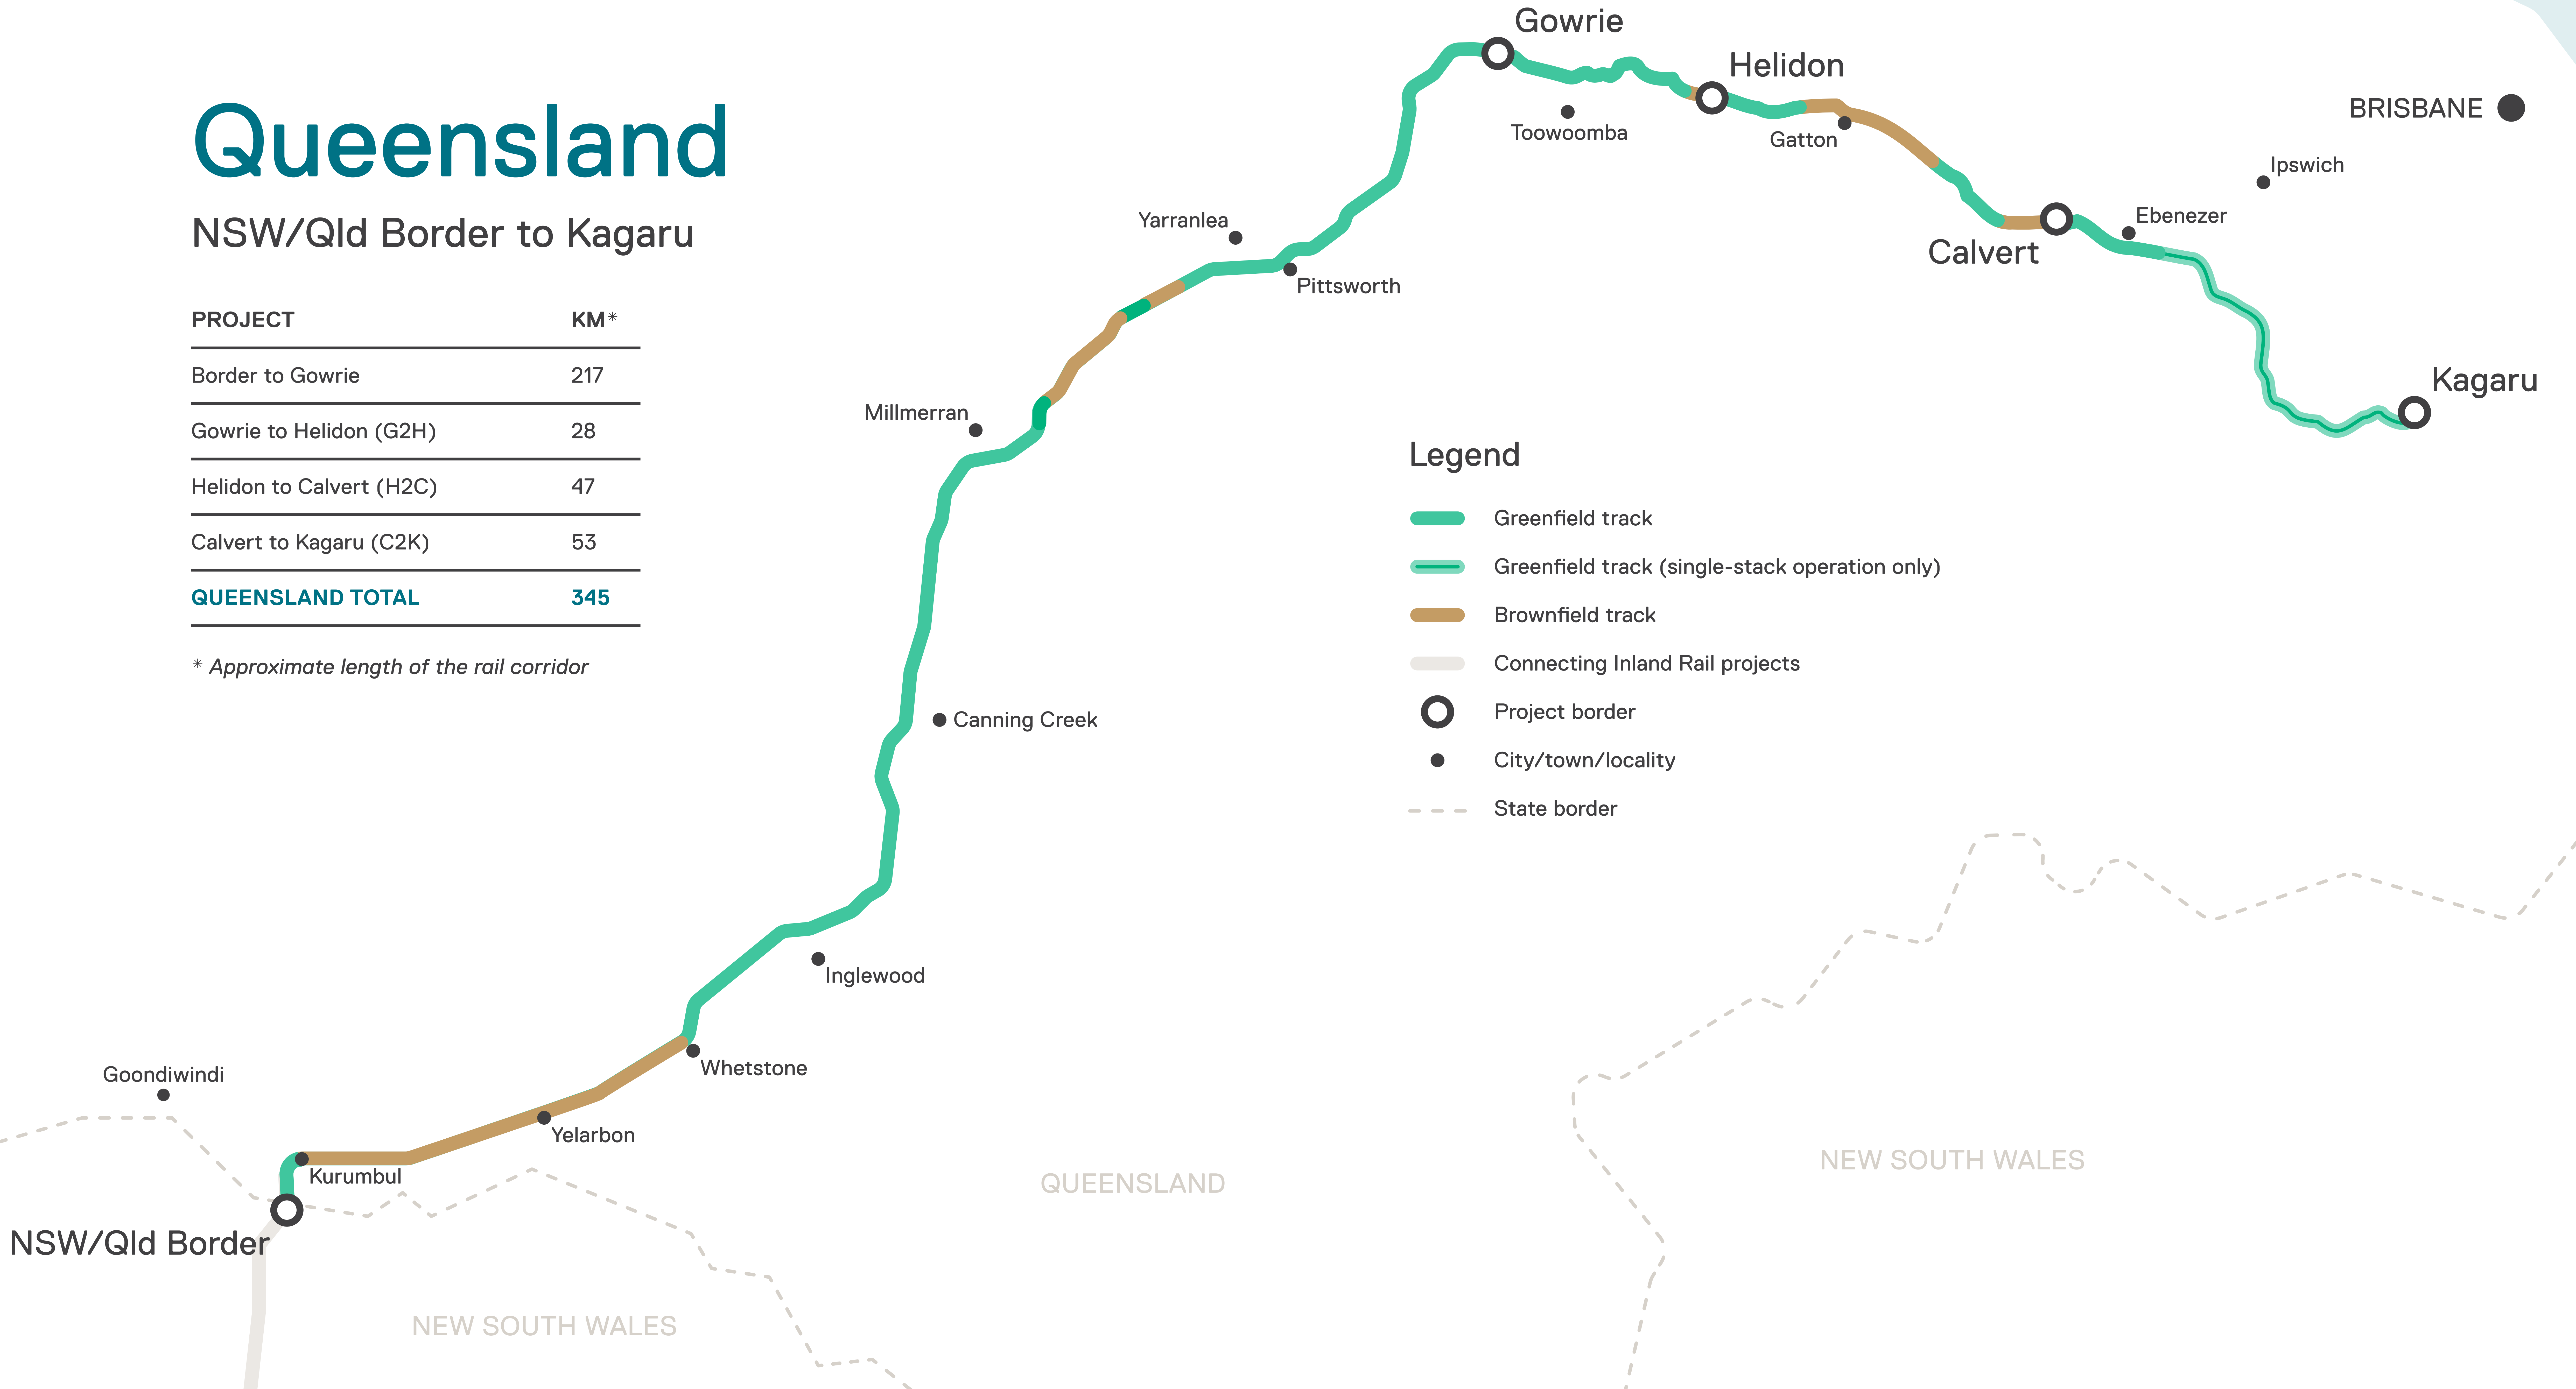

Queensland

NSW/Qld Border to Kagaru

PROJECT	KM*
Border to Gowrie	217
Gowrie to Helidon (G2H)	28
Helidon to Calvert (H2C)	47
Calvert to Kagaru (C2K)	53
QUEENSLAND TOTAL	345

* Approximate length of the rail corridor

Legend

- Greenfield track
- Greenfield track (single-stack operation only)
- Brownfield track
- Connecting Inland Rail projects
- Project border
- City/town/locality
- State border