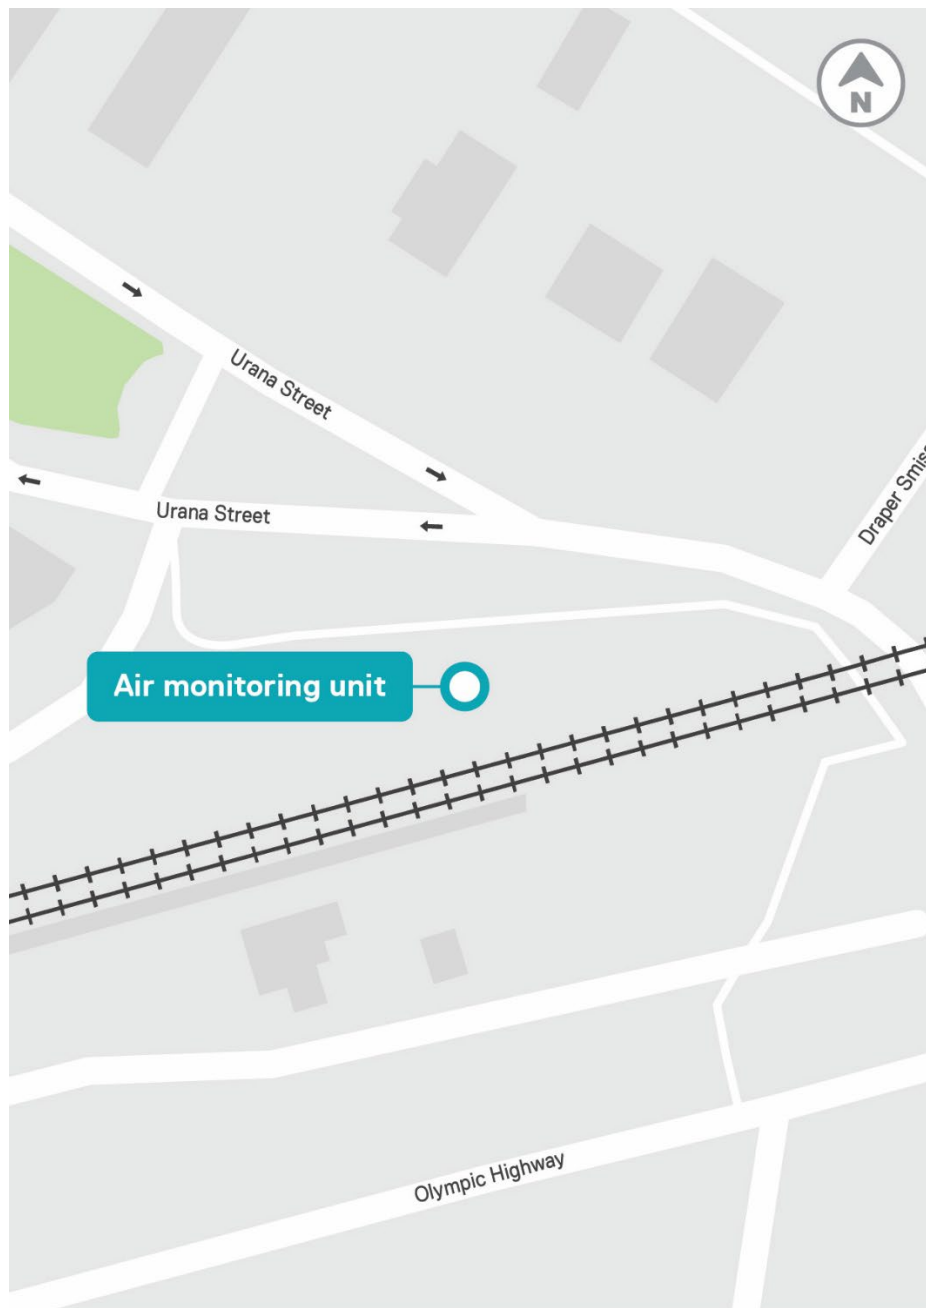

Air Quality Monitoring Junee, Wagga Wagga and The Rock June 2026 – June 2027

The Rock - location of unit

☎ 1800 732 761   @ inlandrailnsw@inlandrail.com.au

✉ Suite 19.02, Level 19, 60 Margaret Street, Sydney

Please call our free translation and interpreter service on **131 450** (24 hours a day) if English is your second language and you need help reading this document

**INLAND
RAIL**