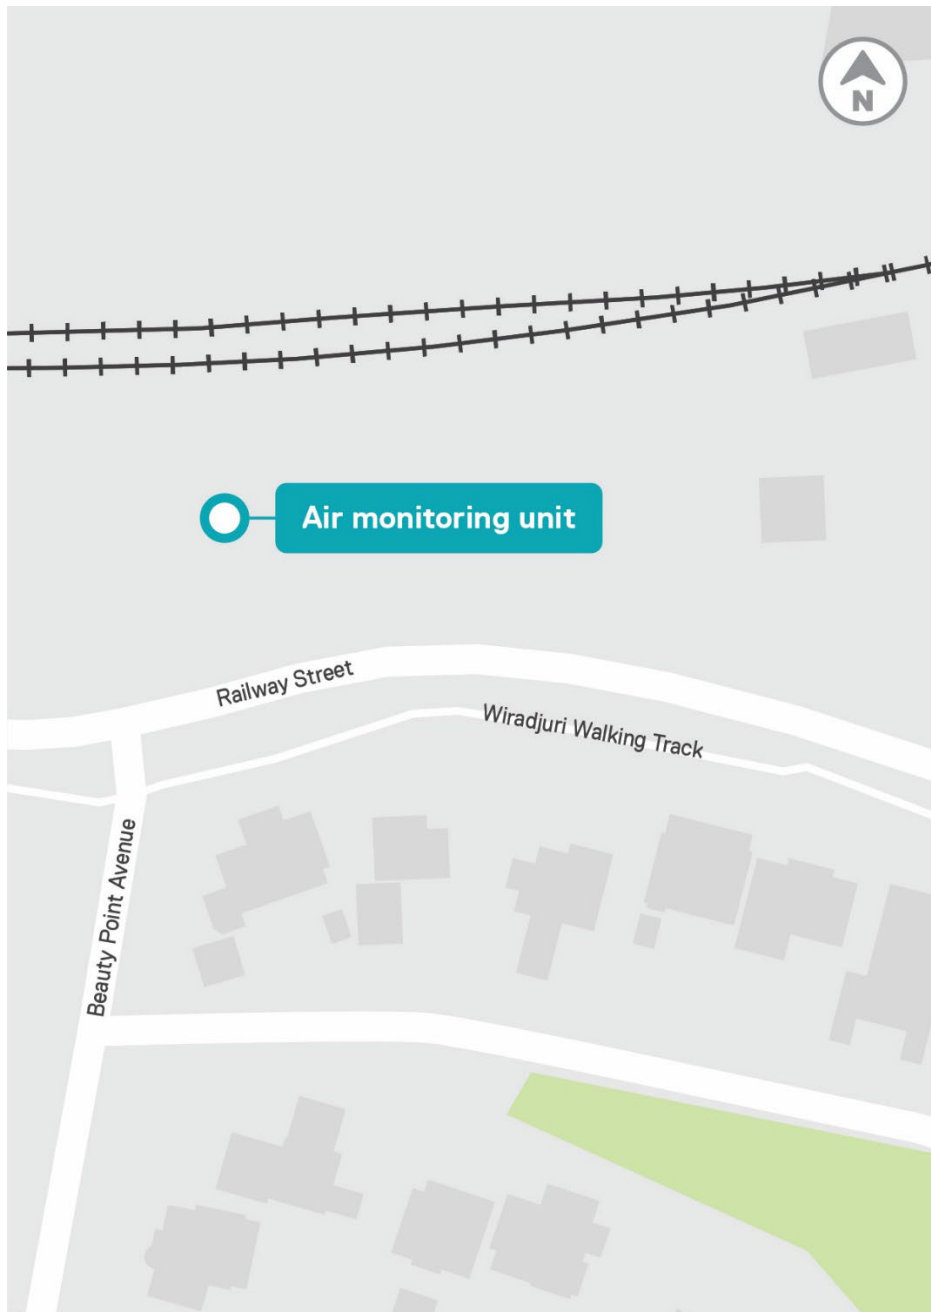

Air Quality Monitoring Junee, Wagga Wagga and The Rock June 2026 – June 2027

Wagga Wagga – location of unit

☎ 1800 732 761   @ inlandrailnsw@inlandrail.com.au

✉ Suite 19.02, Level 19, 60 Margaret Street, Sydney

🗣 Please call our free translation and interpreter service on 131 450 (24 hours a day) if English is your second language and you need help reading this document

**INLAND
RAIL**